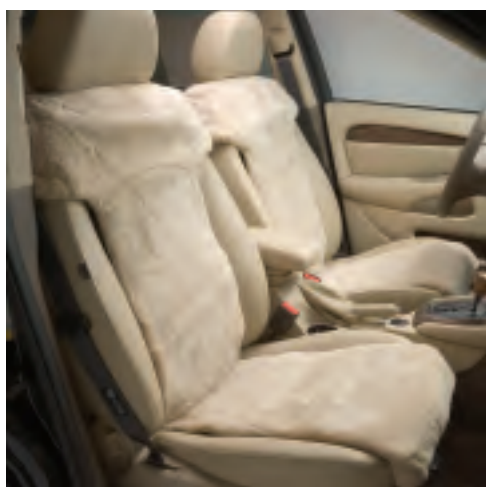

POLLEN/ODOR FILTER

Maintain your interior environment with this multi-layered filter that reduces pollen and prevents other particles from entering your vehicle compartment. (Not pictured.)

C2S 8622

FRONT SHEEPSKIN SEAT COVERS

Plush wool and ultrahigh-density fleece combine to provide a luxurious ride with Jaguar's Sheepskin Seat Covers. These stylish tan front seat covers do not interfere with seat air bag operation.

C2S 40407