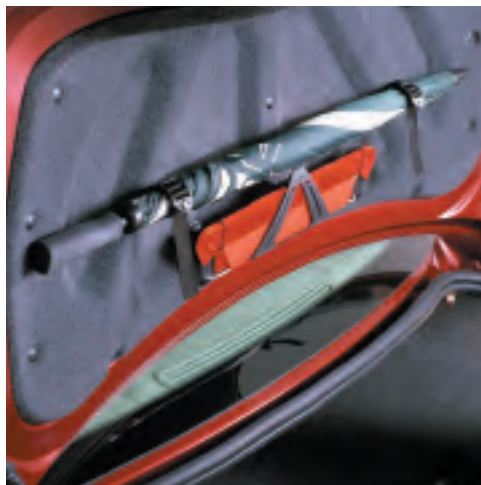

TRUNK FLOOR LINER

Protect your X-TYPE's trunk carpet from items such as muddy shoes, clothes, etc., with this durable one-piece liner that includes a non-slip mat. (Note: The liner must be removed to access the CD Autochanger, if so equipped.)

C2S 1020

UMBRELLA HOLDER

Conveniently store your umbrella on the underside of the X-TYPE's trunk lid.

C2C 5101

COLLAPSIBLE CARGO CARRIER

Conveniently store objects — keeping items separate when necessary — with this handy Collapsible Cargo Carrier.

C2C 28120